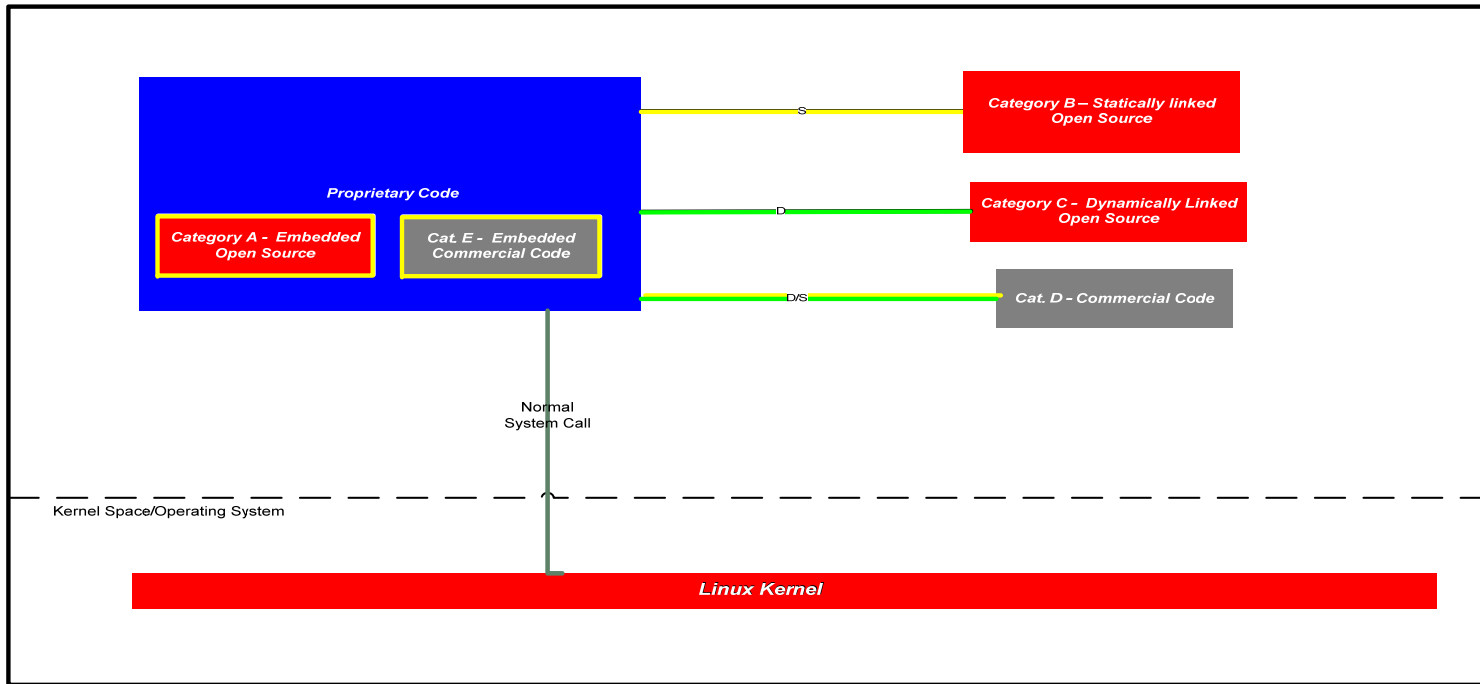

# License Interaction Diagram

Legend 2.0			Component (Code) Types						Connectivity (Link) Types				
<b>&lt;Name x.x&gt;</b> (<license>)	<b>&lt;Name x.x&gt;</b>	<b>&lt;Name&gt;</b>	<b>&lt;Name x.x&gt;</b> (<license>)	S	DS	D	—	↑	↓	↕	↕	↕	↕
Open Source Component	Code Cmrc'l License	Proprietary code	Code Embedded in Source	Static Link	Dynamic or Static Link	Dynamic Link	Normal System Call	One-To-Many Link (See Link Colors)	One-To-Many Link (See Link Colors)	One-To-Many Link (See Link Colors)	One-To-Many Link (See Link Colors)	One-To-Many Link (See Link Colors)	One-To-Many Link (See Link Colors)